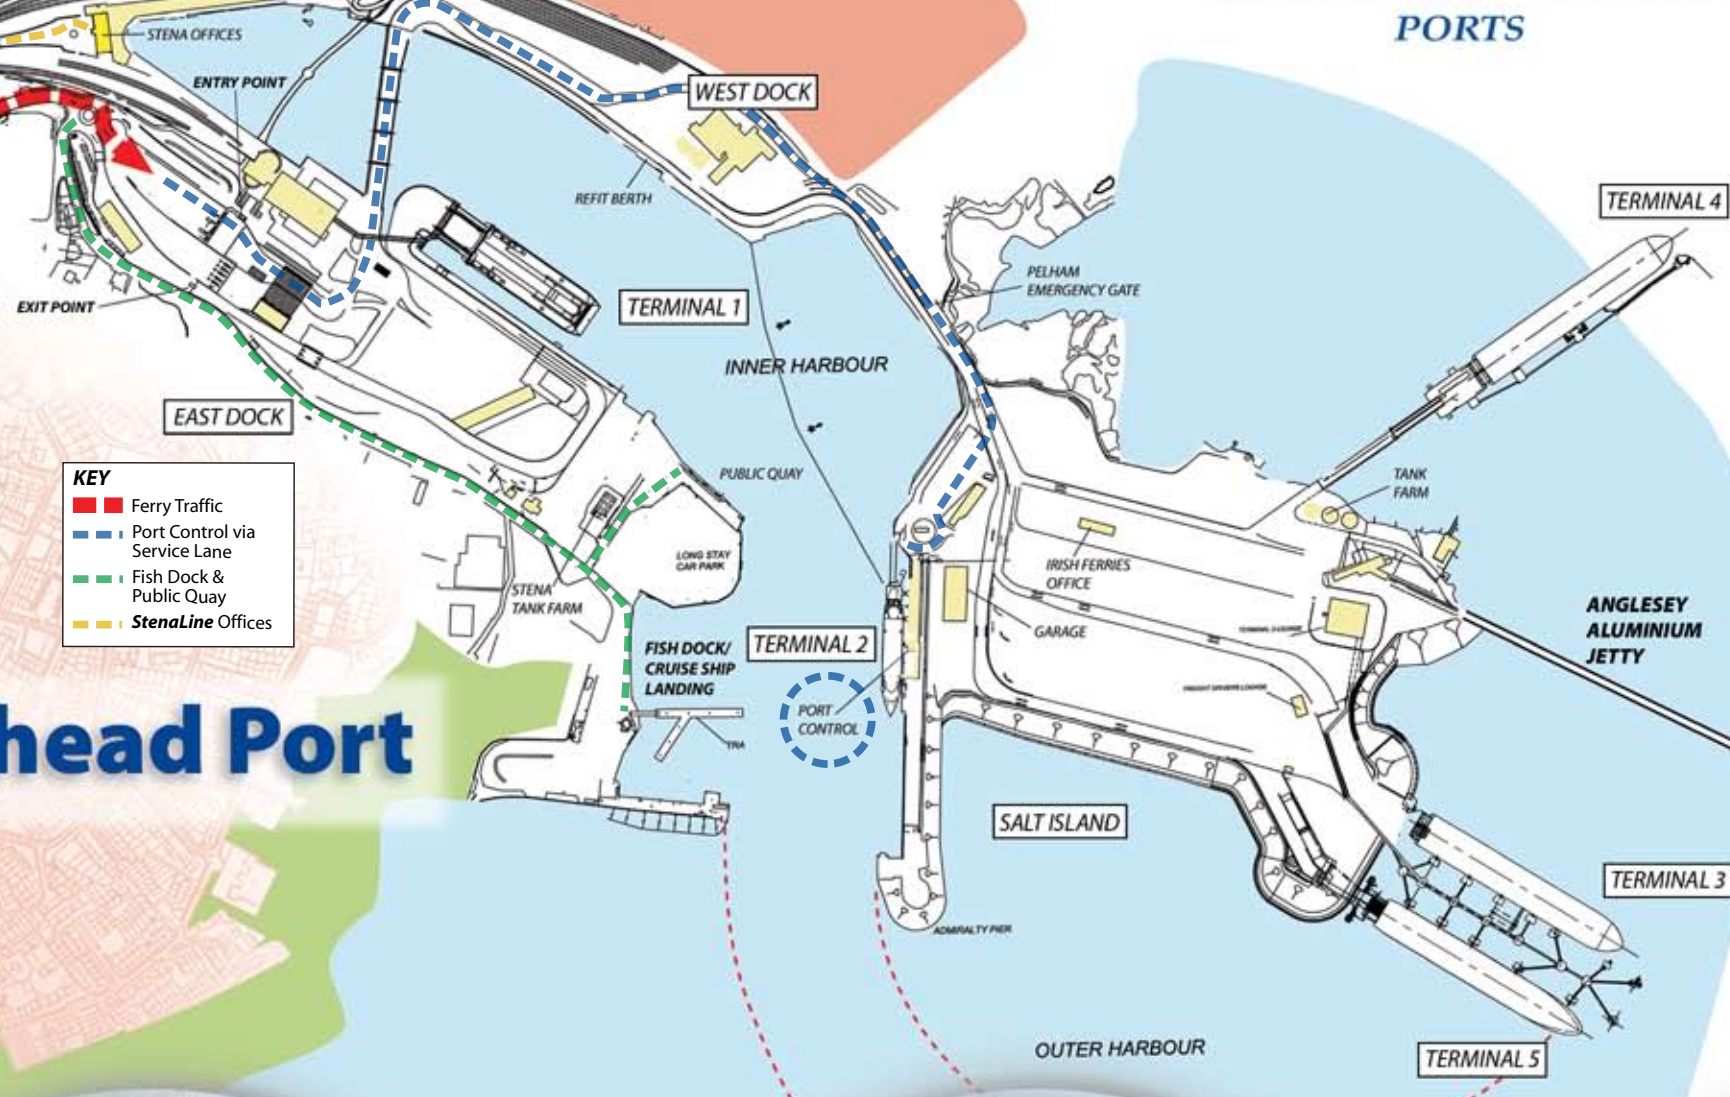

# Holyhead Town Center

A55 EXPRESSWAY  
MAINLINE RAILWAY

**KEY**

- Ferry Traffic
- Port Control via Service Lane
- Fish Dock & Public Quay
- StenaLine Offices

# Holyhead Port